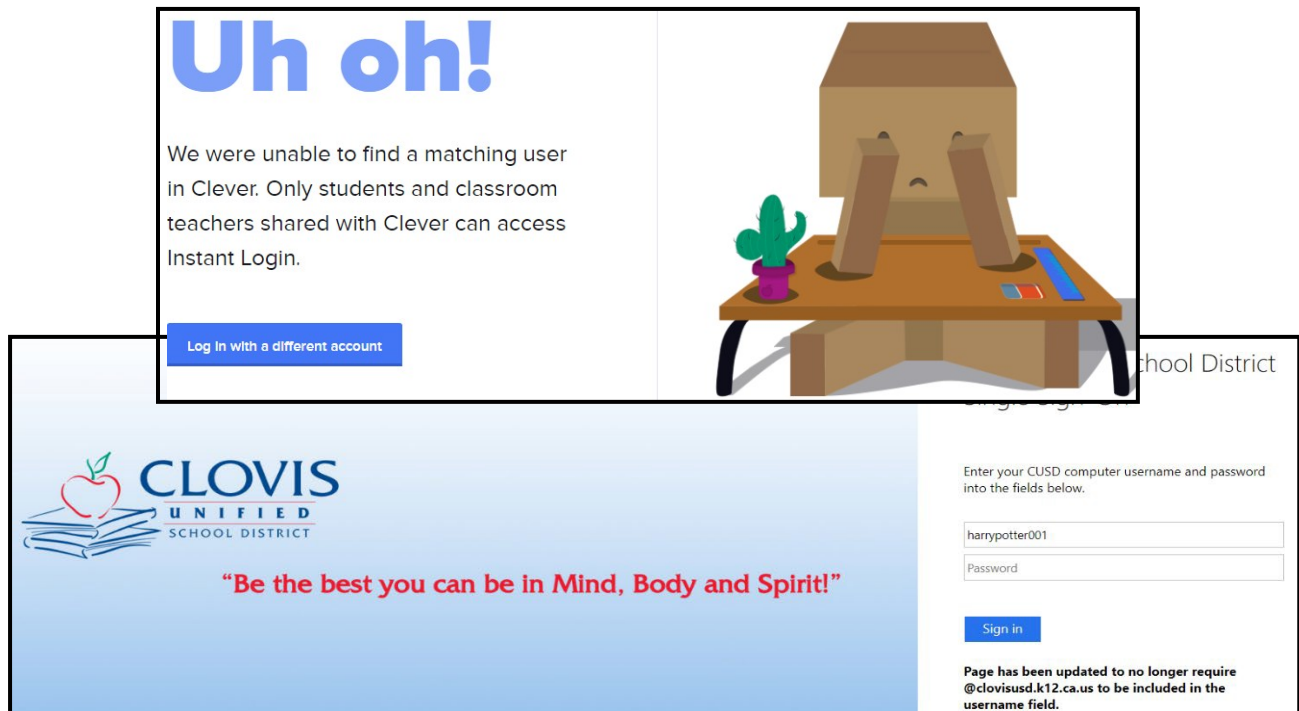

2. If you see the screen below, click on **“Log In with a different account”**. (Or skip to step 3)