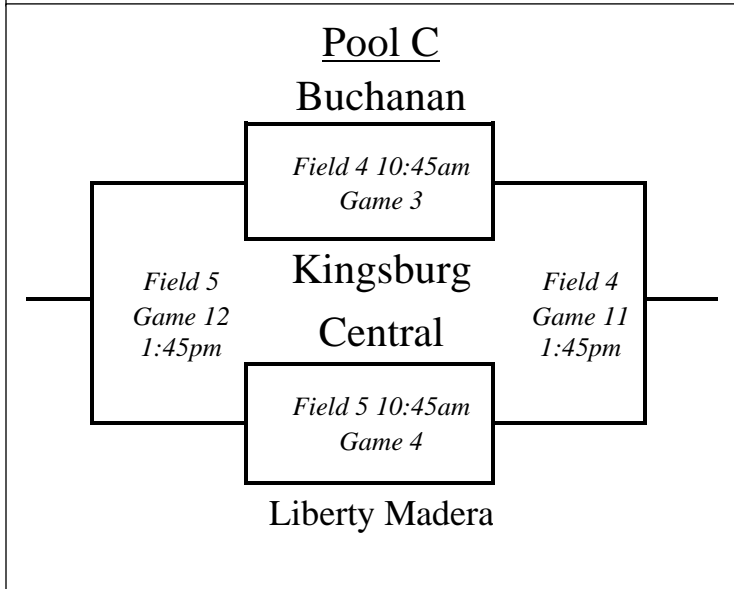

Clovis North Girls Soccer Stampede 2017

Friday December 1st Schedule