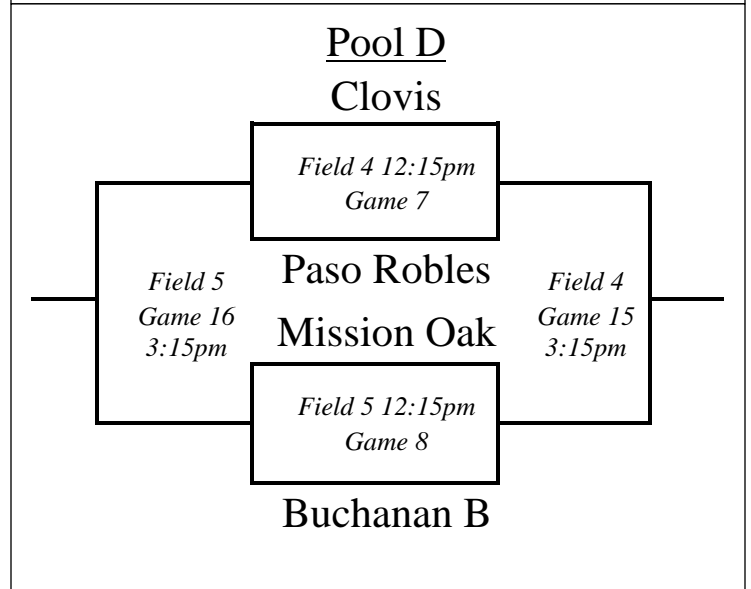

Clovis North Girls Soccer Stampede 2017

Friday December 1st Schedule