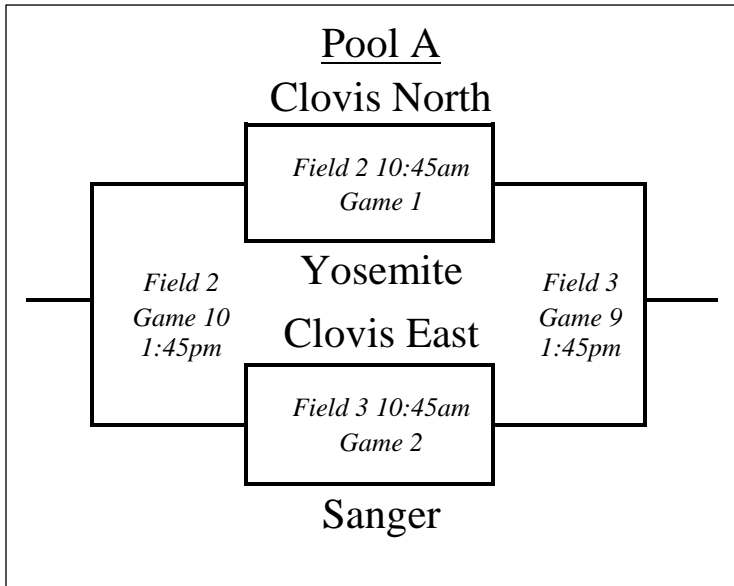

Clovis North Girls Soccer Stampede 2017

Friday December 1st Schedule