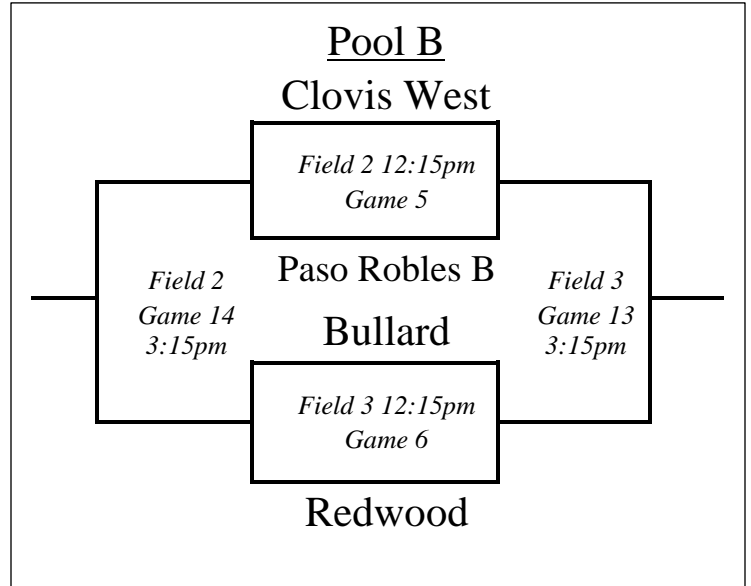

Clovis North Girls Soccer Stampede 2017

Friday December 1st Schedule