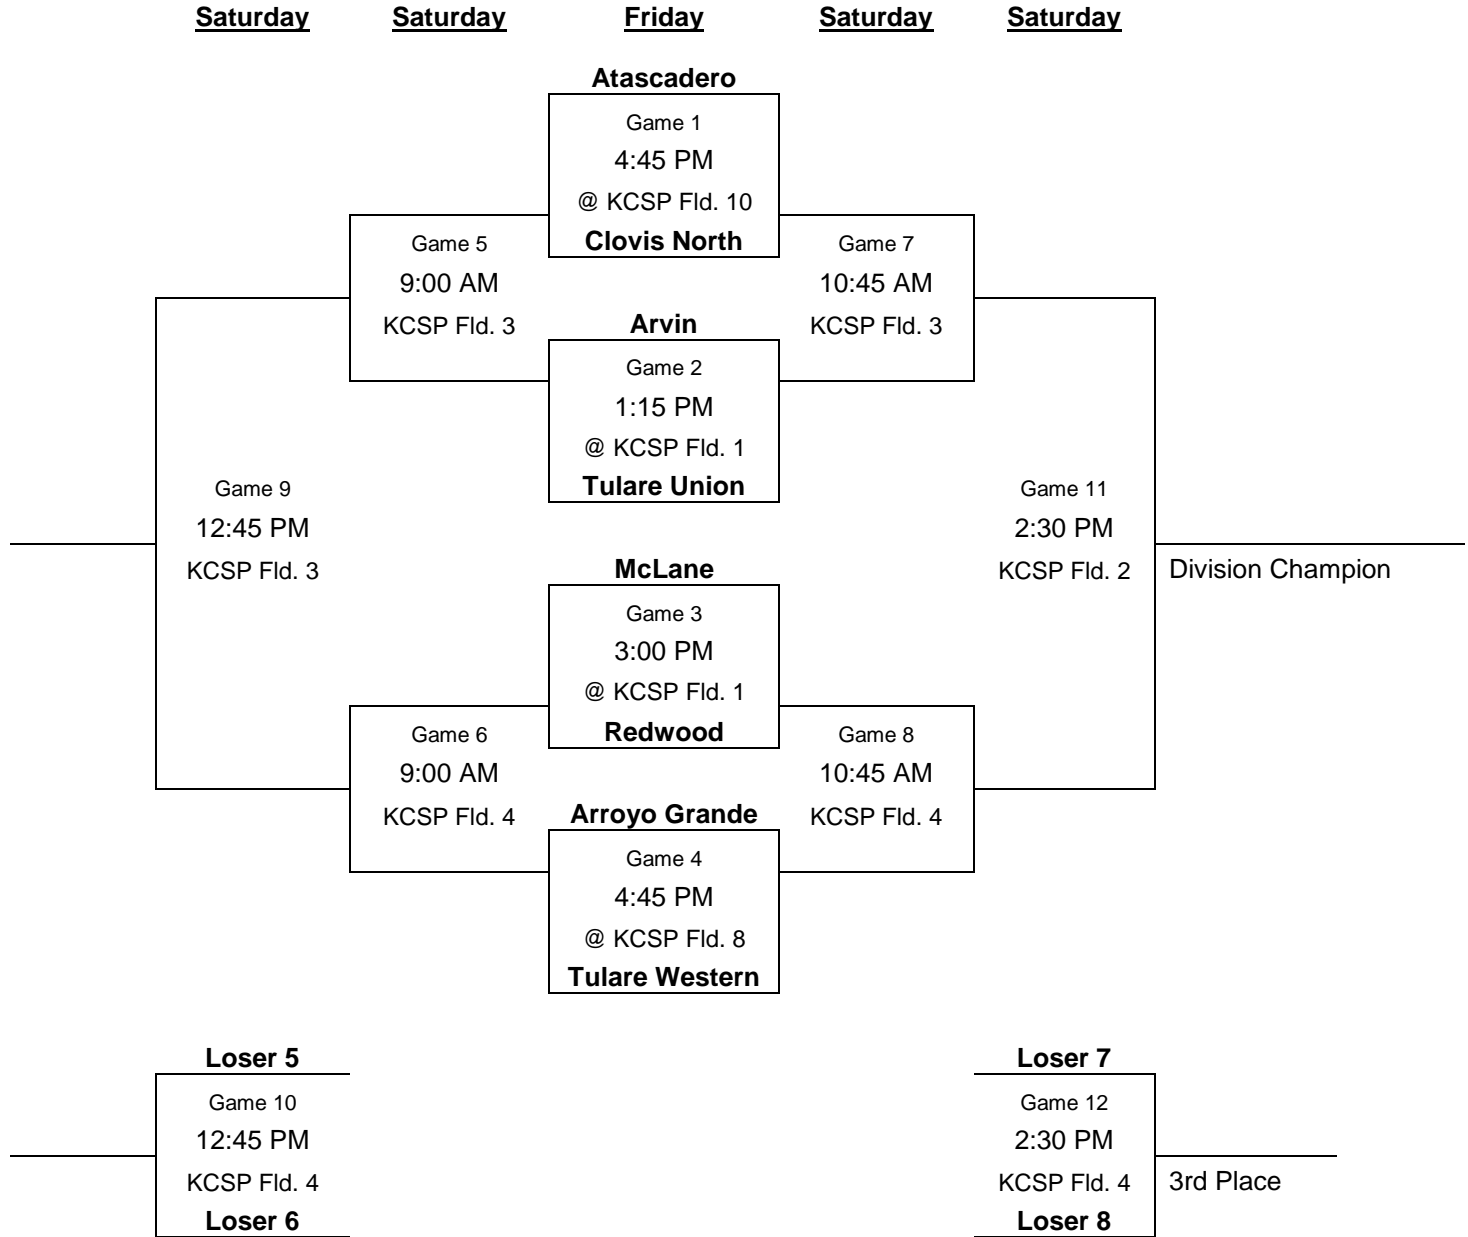

Boys Elite

KCSP: Kern County Soccer Park
 40 minute halves/10 minute halftime/2x10 minute golden-goal OT/PKs
 Top of bracket wears white jerseys or by mutual agreement
 Trophies: 1st, 2nd & 3rd/Individual Awards: 1st